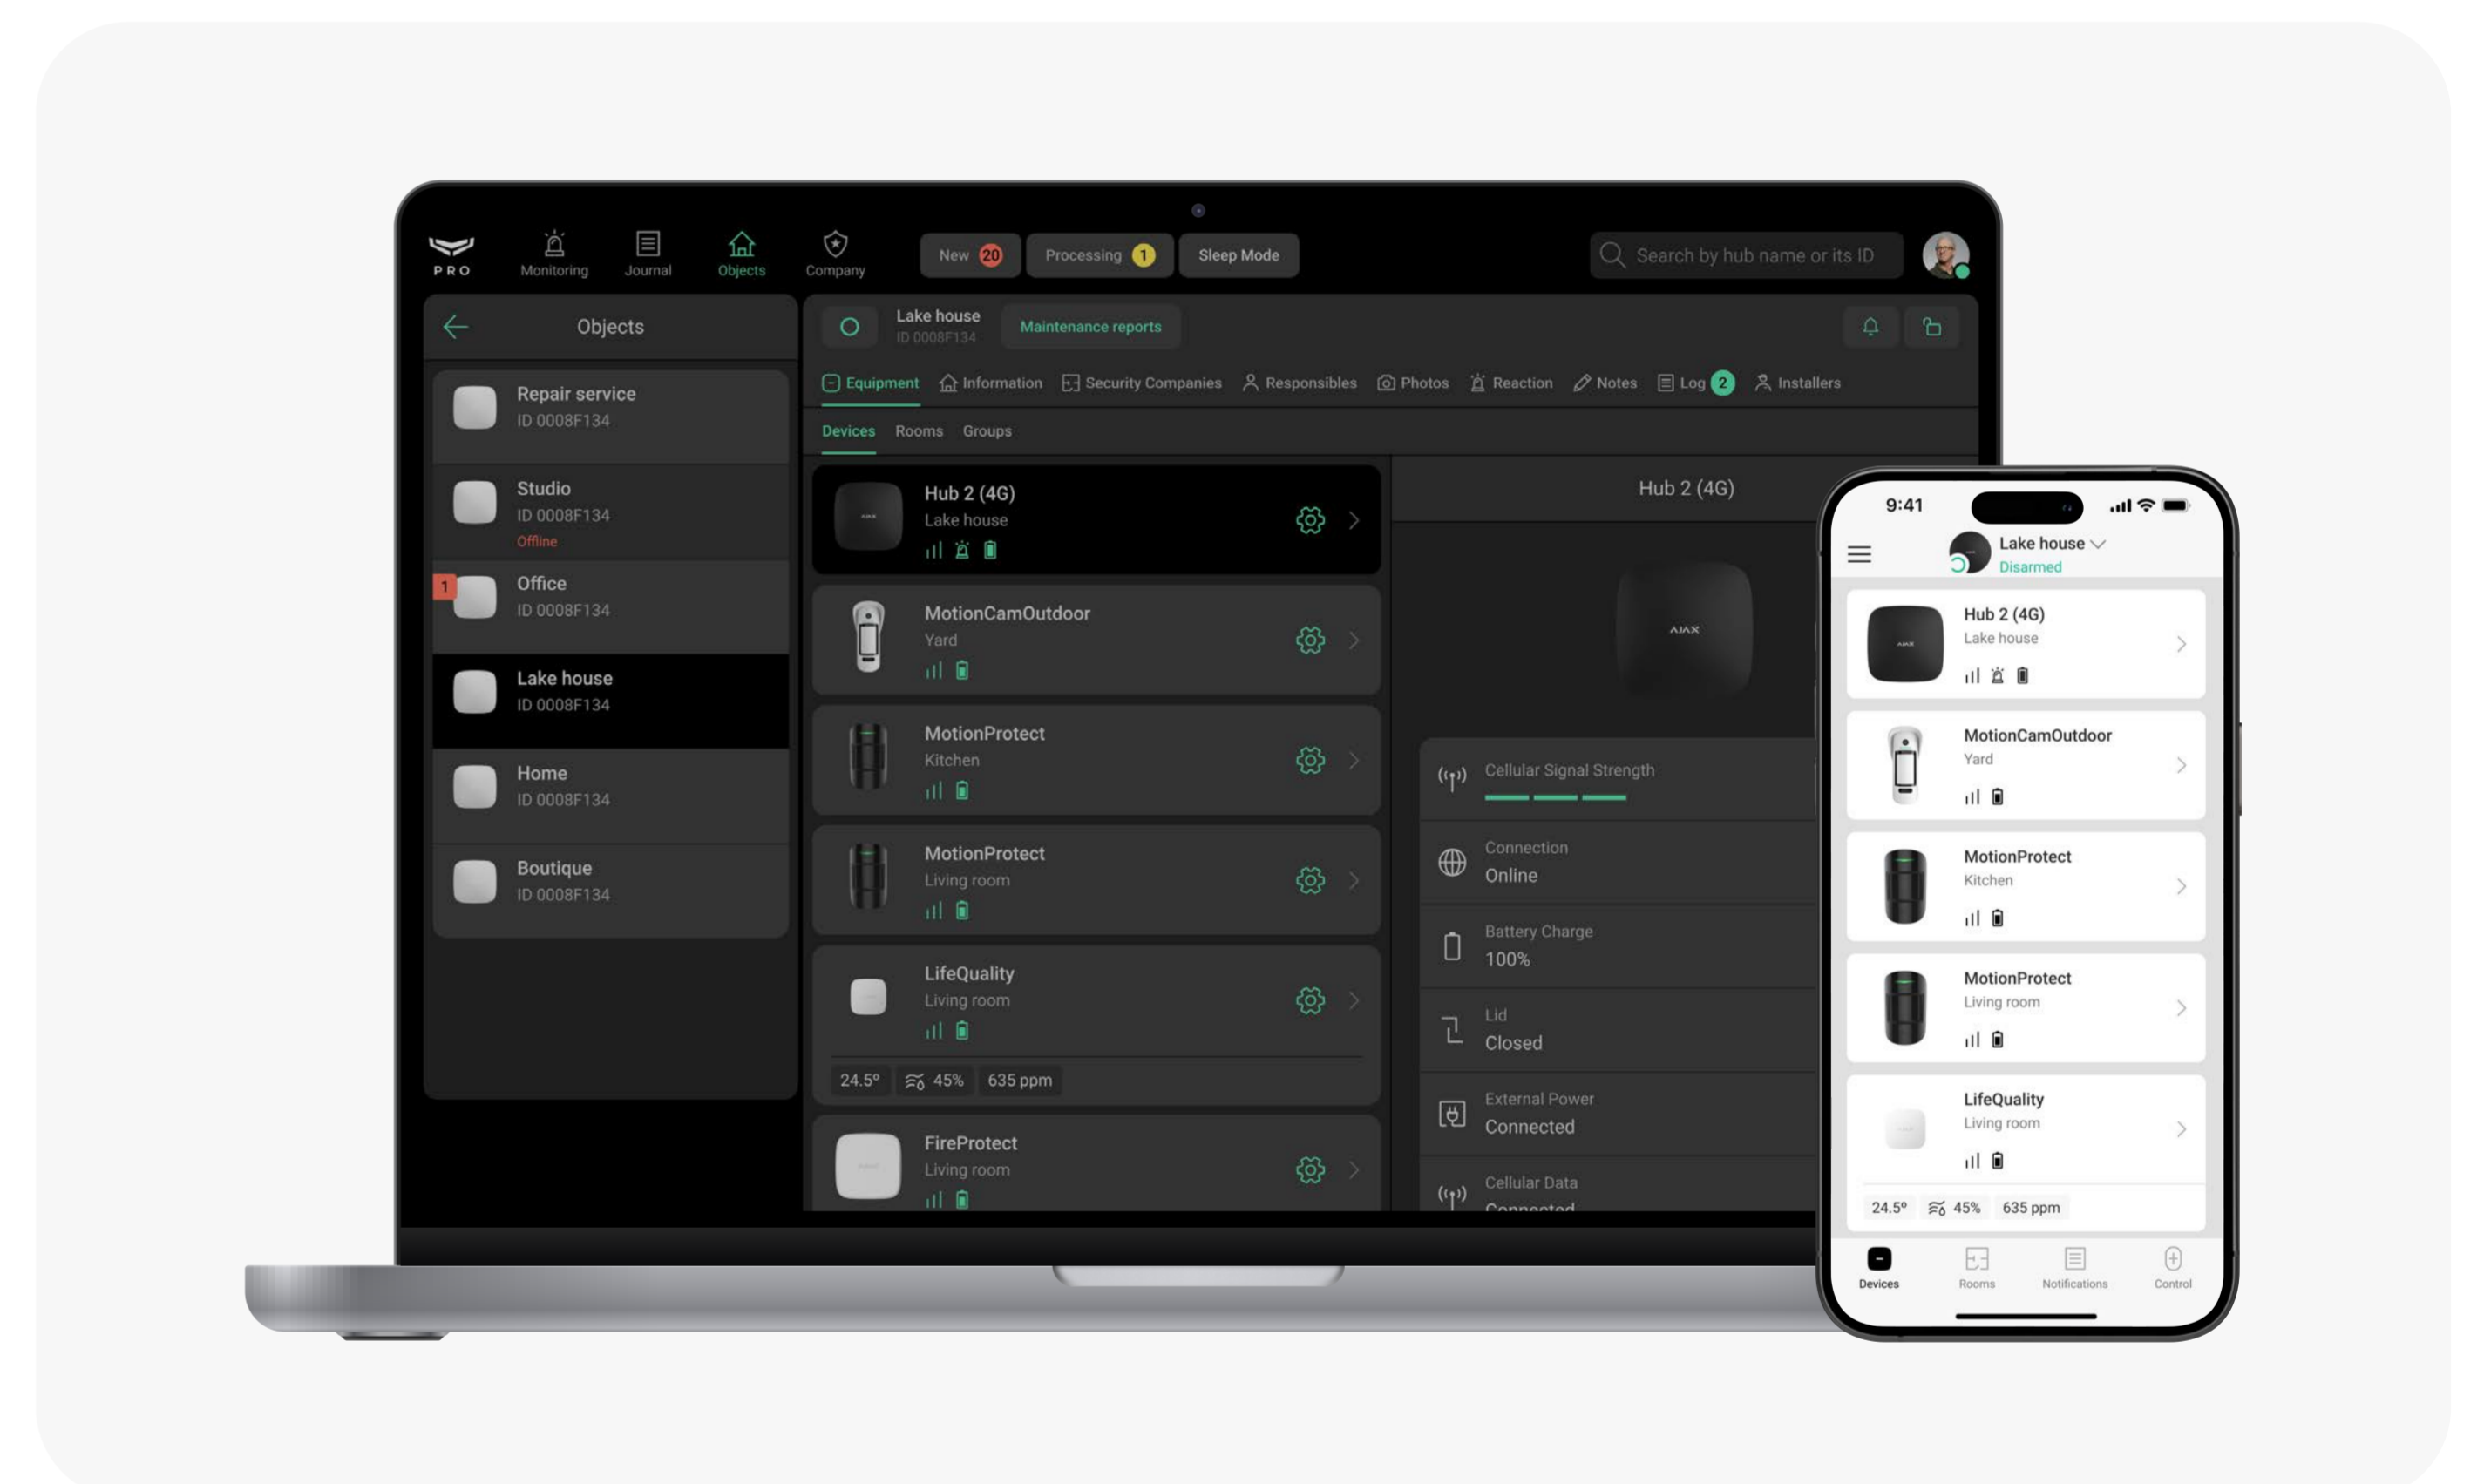

Guaranteed delivery of alarms and photos

An Ajax system uses two-way secure radio communication based on Jeweller and Wings proprietary protocols. Radio protocols work in parallel and focus on their function, guaranteeing instant data delivery despite weak signal and communication interruptions.

Encrypted two-way radio communication

Automatic power adjustment of radio transmitters

Frequency hopping against radio interference and signal interception

Notifications about jamming and connection loss